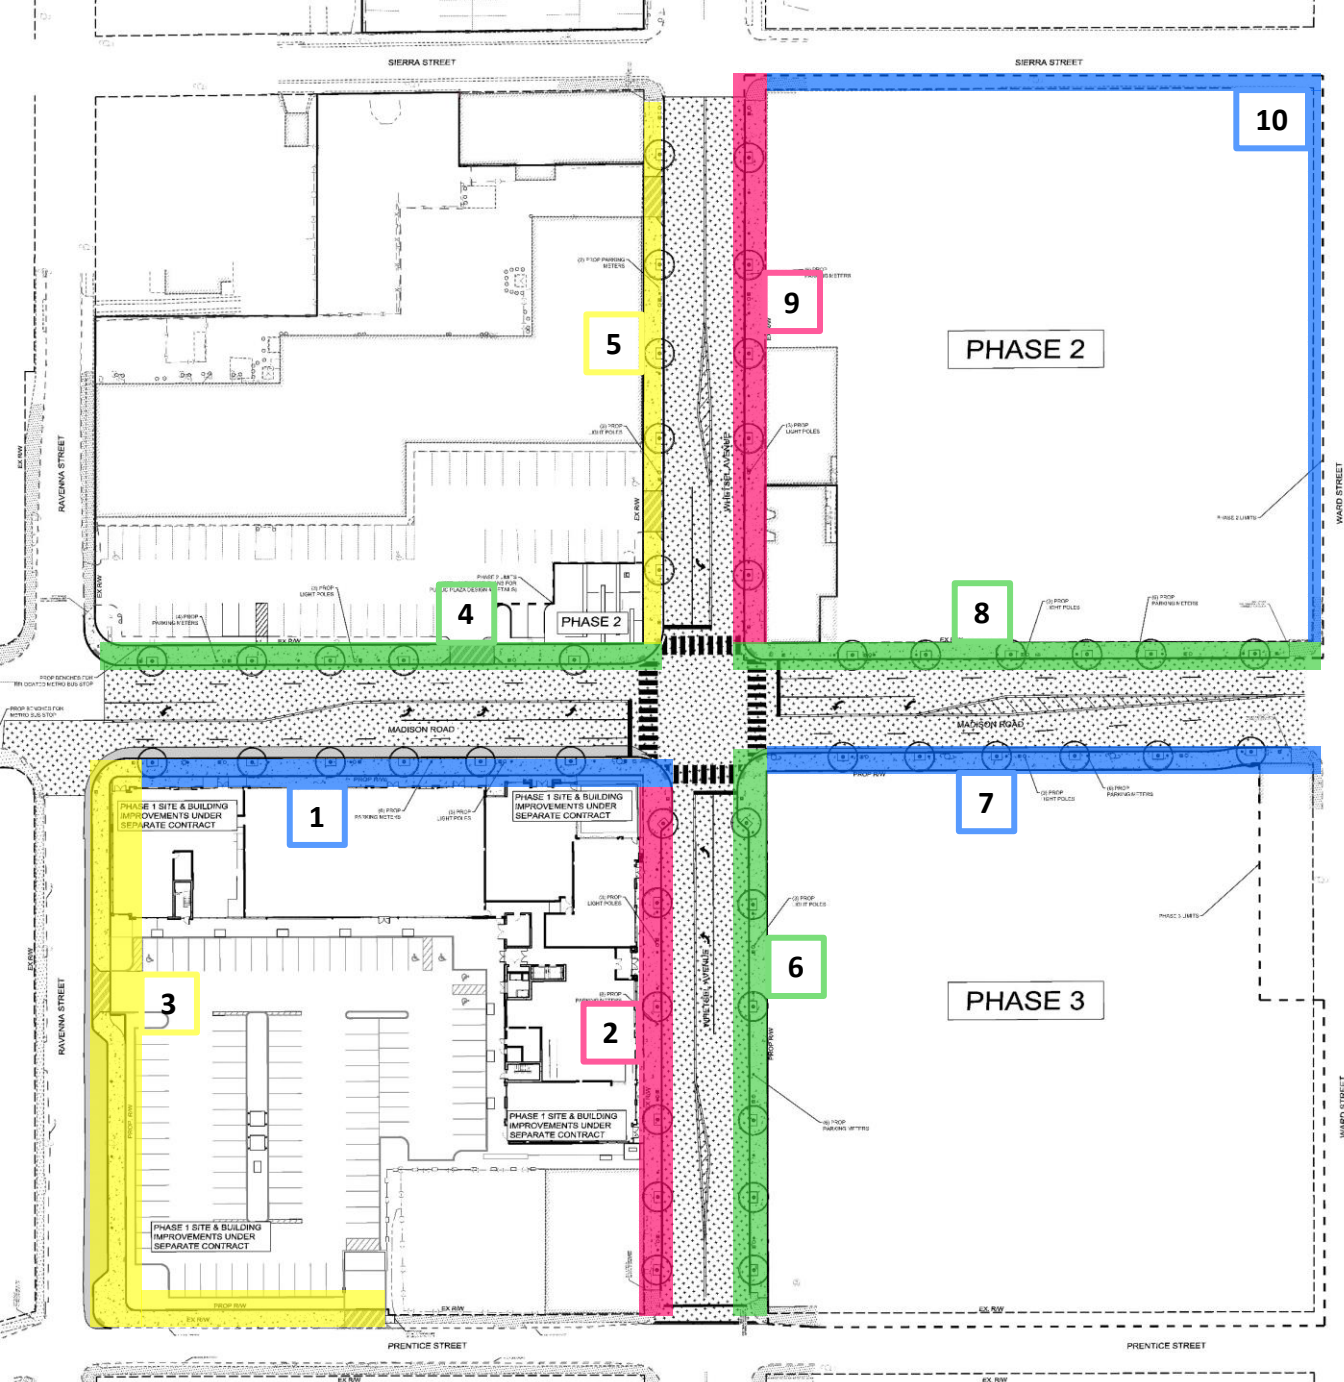

Madison & Whetsel Roadway Schedule 6.5.20

- 1** 1/27/2020 – 2/21/2020
9:00 am – 4:00 pm
- 2** 2/29/2020 – 3/20/2020
7:00 am – 5:00 pm
- 3** 3/23/2020 – 5/1/2020
7:00 am – 5:00 pm
- 4** 5/4/2020 – 5/29/2020
9:00 am – 4:00 pm
- 5** 6/1/2020 – 6/26/2020
7:00 am – 5:00 pm
- 6** 7/6/2020 – 7/31/2020
7:00 am – 5:00 pm
- 7** 8/3/2020 – 8/28/2020
9:00 am – 4:00 pm
Electrification of Deceptive Streetlights
- 8** 8/31/2020 – 9/25/2020
9:00 am – 4:00 pm
- 9** 9/28/2020 – 10/23/2020
9:00 am – 4:00 pm
- 10** 10/26/2020 – 12/4/2020
7:00 am – 5:00 pm

Estimated schedule contingent on weather